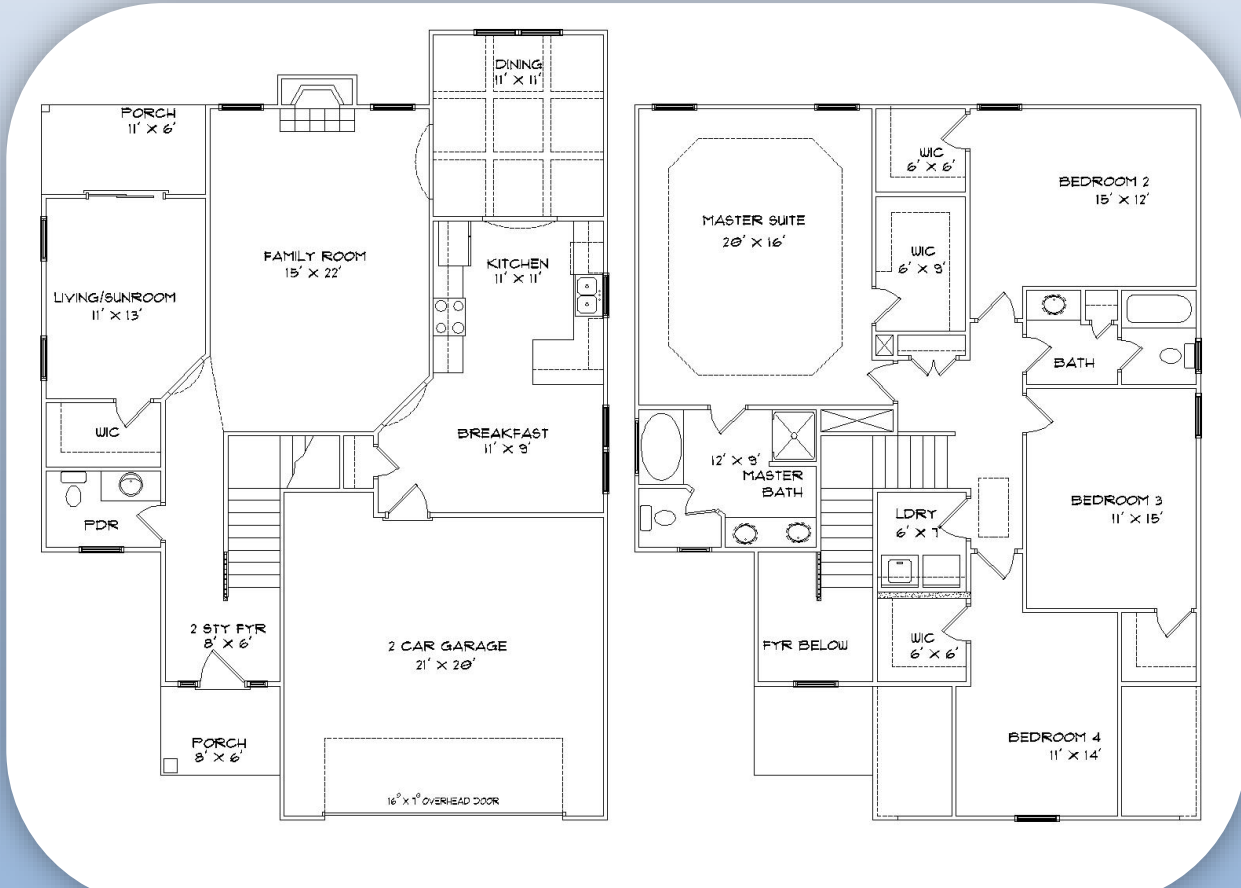

LAYLA
APPROXIMATE
HEATED SQ.
FT.:
2555
BEDROOMS:
4
BATHROOMS:
2.5

Exterior detail and floor coverings may vary. We reserve the right to make changes in plans and specifications. Dimensions may not be exact. Features may vary according to different elevations and specifications.